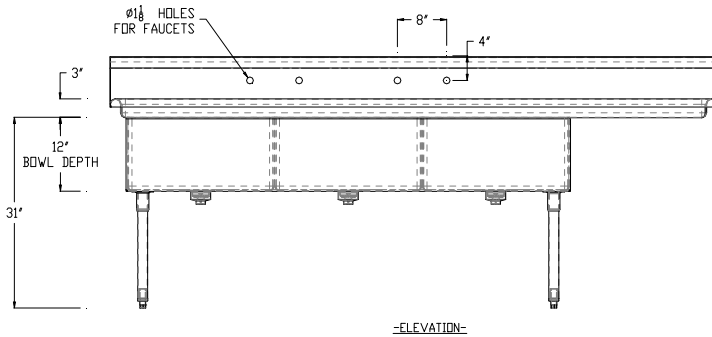

THREE COMPARTMENT SINKS W/ ONE DRAINBOARD WITH CROSS BRACING								
MODEL#	QTY	PRODUCT DIMENSIONS (INCHES)						SHIPPING WEIGHT (LBS)
		LENGTH (BOWL)	WIDTH (BOWL)	DRAINBOARD LENGTH	O.A. LENGTH	O.A. WIDTH	OVERALL HEIGHT	
C-3-1618-18R-C		16"	18"	18" ON RIGHT	68 3/4"	23 3/4"	41"	178
C-3-1618-18L-C		16"	18"	18" ON LEFT	68 3/4"	23 3/4"	41"	178
C-3-1618-24R-C		16"	18"	24" ON RIGHT	74 3/4"	23 3/4"	41"	193
C-3-1618-24L-C		16"	18"	24" ON LEFT	74 3/4"	23 3/4"	41"	193
C-3-1824-18R-C		18"	24"	18" ON RIGHT	74 3/4"	29 3/4"	41"	206
C-3-1824-18L-C		18"	24"	18" ON LEFT	74 3/4"	29 3/4"	41"	206
C-3-1824-24R-C		18"	24"	24" ON RIGHT	80 3/4"	29 3/4"	41"	213
C-3-1824-24L-C		18"	24"	24" ON LEFT	80 3/4"	29 3/4"	41"	213
C-3-2424-18R-C		24"	24"	18" ON RIGHT	92 3/4"	29 3/4"	41"	230
C-3-2424-18L-C		24"	24"	18" ON LEFT	92 3/4"	29 3/4"	41"	230
C-3-2424-24R-C		24"	24"	24" ON RIGHT	98 3/4"	29 3/4"	41"	236
C-3-2424-24L-C		24"	24"	24" ON LEFT	98 3/4"	29 3/4"	41"	236
C-3-2030-20R-C		20"	30"	20" ON RIGHT	82 3/4"	35 3/4"	41"	247
C-3-2030-20L-C		20"	30"	20" ON LEFT	82 3/4"	35 3/4"	41"	247
C-3-2030-24R-C		20"	30"	24" ON RIGHT	86 3/4"	35 3/4"	41"	253
C-3-2030-24L-C		20"	30"	24" ON LEFT	86 3/4"	35 3/4"	41"	253
C-3-2430-24R-C		24"	30"	24" ON RIGHT	98 3/4"	35 3/4"	41"	262
C-3-2430-24L-C		24"	30"	24" ON LEFT	98 3/4"	35 3/4"	41"	262
C-3-2430-30R-C		24"	30"	30" ON RIGHT	104 3/4"	35 3/4"	41"	268
C-3-2430-30L-C		24"	30"	30" ON LEFT	104 3/4"	35 3/4"	41"	268

SINK SPECIFICATIONS:

- **TOP:** 16 GA. 300 Series Stainless Steel
- **SINK BOWLS:** 16 GA. 300 Series Stainless Steel
- **CROSS BRACING:** 1" Diameter Stainless Steel Welded To Legs
- **LEGS:** 1 5/8" Diameter Stainless Steel Tubing

CONSTRUCTION:

- Fully welded, Seamless, Polished to #4 Finish
- Sink Top has 3/4" Formed Radius with 1 3/4" 180 Degree Roll on Front and Ends
- S/S Adjustable Bullet Feet
- Crumb Cup Drain 1 1/2" IPS
- 8" On Center Faucet Holes
- Ships with (3) Wall Mount "Z" Clip
- (2) Sets of Faucet Holes on Bowls Greater Than 18" Long
- Integral 10" Tall Backsplash