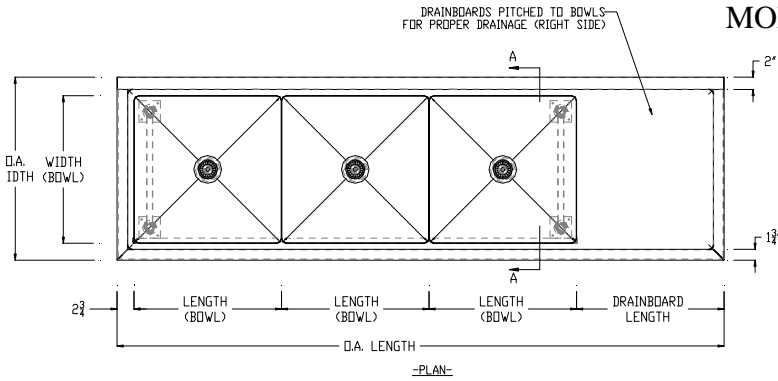

## THREE COMPARTMENT SINKS W/ ONE DRAINBOARD & CROSS BRACING

PROJECT#: \_\_\_\_\_

ITEM# \_\_\_\_\_

MODEL# \_\_\_\_\_

Model # C-3-2424-18R-C Shown

THREE COMPARTMENT SINKS W/ ONE DRAINBOARD WITH CROSS BRACING								
MODEL#	QTY	PRODUCT DIMENSIONS (INCHES)						SHIPPING WEIGHT (LBS)
		LENGTH (BOWL)	WIDTH (BOWL)	DRAINBOARD LENGTH	O.A. LENGTH	O.A. WIDTH	OVERALL HEIGHT	
C-3-1618-18R-C		16"	18"	18" ON RIGHT	68 3/4"	23 3/4"	41"	178
C-3-1618-18L-C		16"	18"	18" ON LEFT	68 3/4"	23 3/4"	41"	178
C-3-1618-24R-C		16"	18"	24" ON RIGHT	74 3/4"	23 3/4"	41"	193
C-3-1618-24L-C		16"	18"	24" ON LEFT	74 3/4"	23 3/4"	41"	193
C-3-1824-18R-C		18"	24"	18" ON RIGHT	74 3/4"	29 3/4"	41"	206
C-3-1824-18L-C		18"	24"	18" ON LEFT	74 3/4"	29 3/4"	41"	206
C-3-1824-24R-C		18"	24"	24" ON RIGHT	80 3/4"	29 3/4"	41"	213
C-3-1824-24L-C		18"	24"	24" ON LEFT	80 3/4"	29 3/4"	41"	213
C-3-2424-18R-C		24"	24"	18" ON RIGHT	92 3/4"	29 3/4"	41"	230
C-3-2424-18L-C		24"	24"	18" ON LEFT	92 3/4"	29 3/4"	41"	230
C-3-2424-24R-C		24"	24"	24" ON RIGHT	98 3/4"	29 3/4"	41"	236
C-3-2424-24L-C		24"	24"	24" ON LEFT	98 3/4"	29 3/4"	41"	236
C-3-2030-20R-C		20"	30"	20" ON RIGHT	82 3/4"	35 3/4"	41"	247
C-3-2030-20L-C		20"	30"	20" ON LEFT	82 3/4"	35 3/4"	41"	247
C-3-2030-24R-C		20"	30"	24" ON RIGHT	86 3/4"	35 3/4"	41"	253
C-3-2030-24L-C		20"	30"	24" ON LEFT	86 3/4"	35 3/4"	41"	253
C-3-2430-24R-C		24"	30"	24" ON RIGHT	98 3/4"	35 3/4"	41"	262
C-3-2430-24L-C		24"	30"	24" ON LEFT	98 3/4"	35 3/4"	41"	262
C-3-2430-30R-C		24"	30"	30" ON RIGHT	104 3/4"	35 3/4"	41"	268
C-3-2430-30L-C		24"	30"	30" ON LEFT	104 3/4"	35 3/4"	41"	268

### SINK SPECIFICATIONS:

- TOP:** 16 GA. 300 Series Stainless Steel
- SINK BOWLS:** 16 GA. 300 Series Stainless Steel
- CROSS BRACING:** 1" Diameter Stainless Steel Welded To Legs
- LEGS:** 1 5/8" Diameter Stainless Steel Tubing