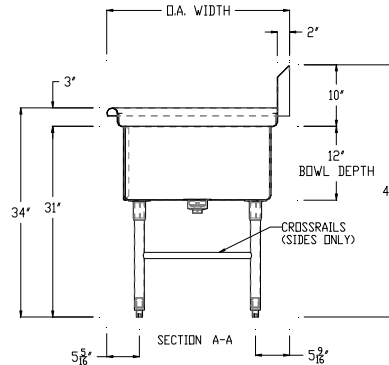

## THREE COMPARTMENT SINKS W/ ONE DRAINBOARD & CROSS BRACING

PROJECT#: \_\_\_\_\_

ITEM# \_\_\_\_\_

MODEL# \_\_\_\_\_

Model # C-3-2424-18R-C Shown

THREE COMPARTMENT SINKS W/ ONE DRAINBOARD WITH CROSS BRACING								
MODEL#	QTY	PRODUCT DIMENSIONS (INCHES)						SHIPPING WEIGHT (LBS)
		LENGTH (BOWL)	WIDTH (BOWL)	DRAINBOARD LENGTH	O.A. LENGTH	O.A. WIDTH	OVERALL HEIGHT	
C-3-1618-18R-C		16"	18"	18" ON RIGHT	68 3/4"	23 3/4"	41"	178
C-3-1618-18L-C		16"	18"	18" ON LEFT	68 3/4"	23 3/4"	41"	178
C-3-1618-24R-C		16"	18"	24" ON RIGHT	74 3/4"	23 3/4"	41"	193
C-3-1618-24L-C		16"	18"	24" ON LEFT	74 3/4"	23 3/4"	41"	193
C-3-1824-18R-C		18"	24"	18" ON RIGHT	74 3/4"	29 3/4"	41"	206
C-3-1824-18L-C		18"	24"	18" ON LEFT	74 3/4"	29 3/4"	41"	206
C-3-1824-24R-C		18"	24"	24" ON RIGHT	80 3/4"	29 3/4"	41"	213
C-3-1824-24L-C		18"	24"	24" ON LEFT	80 3/4"	29 3/4"	41"	213
C-3-2424-18R-C		24"	24"	18" ON RIGHT	92 3/4"	29 3/4"	41"	230
C-3-2424-18L-C		24"	24"	18" ON LEFT	92 3/4"	29 3/4"	41"	230
C-3-2424-24R-C		24"	24"	24" ON RIGHT	98 3/4"	29 3/4"	41"	236
C-3-2424-24L-C		24"	24"	24" ON LEFT	98 3/4"	29 3/4"	41"	236
C-3-2030-20R-C		20"	30"	20" ON RIGHT	82 3/4"	35 3/4"	41"	247
C-3-2030-20L-C		20"	30"	20" ON LEFT	82 3/4"	35 3/4"	41"	247
C-3-2030-24R-C		20"	30"	24" ON RIGHT	86 3/4"	35 3/4"	41"	253
C-3-2030-24L-C		20"	30"	24" ON LEFT	86 3/4"	35 3/4"	41"	253
C-3-2430-24R-C		24"	30"	24" ON RIGHT	98 3/4"	35 3/4"	41"	262
C-3-2430-24L-C		24"	30"	24" ON LEFT	98 3/4"	35 3/4"	41"	262
C-3-2430-30R-C		24"	30"	30" ON RIGHT	104 3/4"	35 3/4"	41"	268
C-3-2430-30L-C		24"	30"	30" ON LEFT	104 3/4"	35 3/4"	41"	268

### CONSTRUCTION:

- ◆ Fully welded, Seamless, Polished to #4 Finish
- ◆ Sink Top has 3/4" Formed Radius with 1 3/4" 180 Degree Roll on Front and Ends
- ◆ S/S Adjustable Bullet Feet
- ◆ Crumb Cup Drain 1 1/2" IPS
- ◆ 8" On Center Faucet Holes
- ◆ Ships with (3) Wall Mount "Z" Clip
- ◆ (2) Sets of Faucet Holes on Bowls Greater Than 18" Long
- ◆ Integral 10" Tall Backsplash