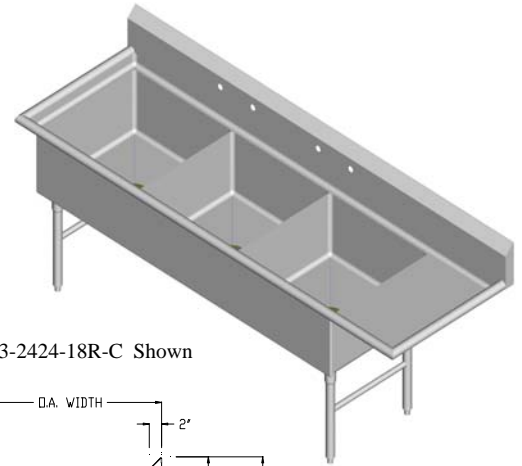

## THREE COMPARTMENT SINKS W/ ONE DRAINBOARD & CROSS BRACING

PROJECT#: \_\_\_\_\_

ITEM# \_\_\_\_\_

MODEL# \_\_\_\_\_

Model # C-3-2424-18R-C Shown

THREE COMPARTMENT SINKS W/ ONE DRAINBOARD WITH CROSS BRACING								
MODEL#	QTY	PRODUCT DIMENSIONS (INCHES)						SHIPPING WEIGHT (LBS)
		LENGTH (BOWL)	WIDTH (BOWL)	DRAINBOARD LENGTH	O.A. LENGTH	O.A. WIDTH	OVERALL HEIGHT	
C-3-1618-18R-C		16"	18"	18" ON RIGHT	68 3/4"	23 3/4"	41"	178
C-3-1618-18L-C		16"	18"	18" ON LEFT	68 3/4"	23 3/4"	41"	178
C-3-1618-24R-C		16"	18"	24" ON RIGHT	74 3/4"	23 3/4"	41"	193
C-3-1618-24L-C		16"	18"	24" ON LEFT	74 3/4"	23 3/4"	41"	193
C-3-1824-18R-C		18"	24"	18" ON RIGHT	74 3/4"	29 3/4"	41"	206
C-3-1824-18L-C		18"	24"	18" ON LEFT	74 3/4"	29 3/4"	41"	206
C-3-1824-24R-C		18"	24"	24" ON RIGHT	80 3/4"	29 3/4"	41"	213
C-3-1824-24L-C		18"	24"	24" ON LEFT	80 3/4"	29 3/4"	41"	213
C-3-2424-18R-C		24"	24"	18" ON RIGHT	92 3/4"	29 3/4"	41"	230
C-3-2424-18L-C		24"	24"	18" ON LEFT	92 3/4"	29 3/4"	41"	230
C-3-2424-24R-C		24"	24"	24" ON RIGHT	98 3/4"	29 3/4"	41"	236
C-3-2424-24L-C		24"	24"	24" ON LEFT	98 3/4"	29 3/4"	41"	236
C-3-2030-20R-C		20"	30"	20" ON RIGHT	82 3/4"	35 3/4"	41"	247
C-3-2030-20L-C		20"	30"	20" ON LEFT	82 3/4"	35 3/4"	41"	247
C-3-2030-24R-C		20"	30"	24" ON RIGHT	86 3/4"	35 3/4"	41"	253
C-3-2030-24L-C		20"	30"	24" ON LEFT	86 3/4"	35 3/4"	41"	253
C-3-2430-24R-C		24"	30"	24" ON RIGHT	98 3/4"	35 3/4"	41"	262
C-3-2430-24L-C		24"	30"	24" ON LEFT	98 3/4"	35 3/4"	41"	262
C-3-2430-30R-C		24"	30"	30" ON RIGHT	104 3/4"	35 3/4"	41"	268
C-3-2430-30L-C		24"	30"	30" ON LEFT	104 3/4"	35 3/4"	41"	268

### CONSTRUCTION:

- ◆ Fully welded, Seamless, Polished to #4 Finish
- ◆ Sink Top has 3/4" Formed Radius with 1 3/4" 180 Degree Roll on Front and Ends
- ◆ S/S Adjustable Bullet Feet
- ◆ Crumb Cup Drain 1 1/2" IPS
- ◆ 8" On Center Faucet Holes
- ◆ Ships with (3) Wall Mount "Z" Clip
- ◆ (2) Sets of Faucet Holes on Bowls Greater Than 18" Long
- ◆ Integral 10" Tall Backsplash